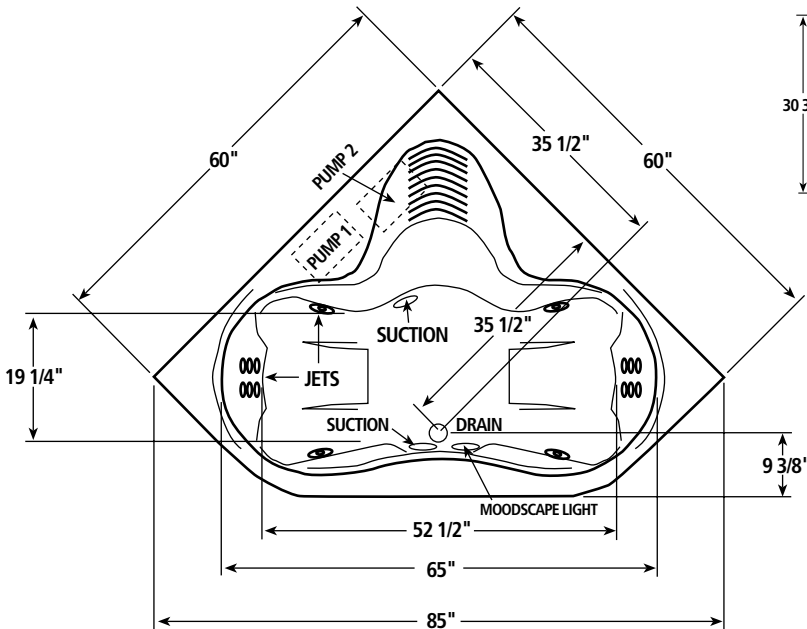

INSTALLER NOTE: Due to the freeform shape of the tub shell, it is recommended that the tub be on the job before making the final cut-out for drop-in installation.

Note: Rough-in measurements may vary + - 1/4".

Listed No. 2719

Listed No. SP-1179

Listed 47E6 hydromassage bathtub

Listed S.259 hydromassage bathtub

DIMENSIONS: 60" x 60" x 30 3/4"
MATERIAL: Acrylic, fiberglass reinforced
CONSTRUCTION: Self-contained, pre-plumbed whirlpool bath with heat-bent rigid PVC Pipe, mounted on a pre-leveled thermoformed, drip pan base

PUMP MOTOR: Dual, 2 HP, Ten speed, 120V, 60Hz

ELECTRICAL REQUIREMENTS: Two separate 120 volt circuits. One-120 volt, 60 Hz, 30 amp and One-120 volt, 60 Hz, 20 amp GFCI protected circuits.

NUMBER OF JETS: 16

AIR VOLUME CONTROL: Two

WATER CAPACITY: 80 gal. max., 75 gal. min.

FLOOR LOADING: 47 lbs./sq. ft.

WEIGHT: 140 lbs.

SHIPPING WEIGHT: 175 lbs.