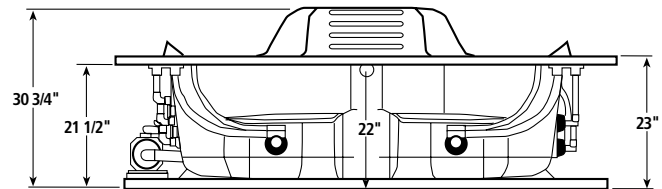

INSTALLER NOTE: Due to the freeform shape of the tub shell, it is recommended that the tub be on the job before making the final cut-out for drop-in installation.

Note: Rough-in measurements may vary + - 1/4".

Listed No. 2719

Listed No. SP-1179

Listed 47E6 hydromassage bathtub

Listed S.259 hydromassage bathtub

DIMENSIONS: 60" x 60" x 30 3/4"
MATERIAL: Acrylic, fiberglass reinforced
CONSTRUCTION: Self-contained, pre-plumbed whirlpool bath with heat-bent rigid PVC Pipe, mounted on a pre-leveled thermoformed, drip pan base

PUMP MOTOR: Dual, 2 HP, Ten speed, 120V, 60Hz

ELECTRICAL REQUIREMENTS: Two separate 120 volt circuits. One-120 volt, 60 Hz, 30 amp and One-120 volt, 60 Hz, 20 amp GFCI protected circuits.

NUMBER OF JETS: 16

AIR VOLUME CONTROL: Two

WATER CAPACITY: 80 gal. max., 75 gal. min.

FLOOR LOADING: 47 lbs./sq. ft.

WEIGHT: 140 lbs.

SHIPPING WEIGHT: 175 lbs.