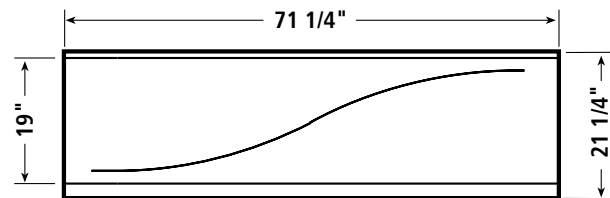

ROUGH-IN DIMENSIONS

- **DIMENSIONS:** 41 5/8" x 71 1/4" x 22 3/4"
- **MATERIAL:** Acrylic, fiberglass reinforced
- **CONSTRUCTION:** Self-contained, pre-plumbed whirlpool bath with heat-bent rigid PVC Pipe, mounted on a pre-leveled thermoformed, drip pan base
- **PUMP MOTOR:** 2 HP, Single Speed, 120V, 60Hz
- **ELECTRICAL REQUIREMENTS:** One, 120V, 20 AMP, GFCI outlet
  SimpleSelect upgrade requires two, 20 AMP, GFCI outlets
- **NUMBER OF JETS:** 6
- **AIR VOLUME CONTROLS:** Two
- **WATER CAPACITY:** 85 gal. max., 50 gal. min.
- **FLOOR LOADING:** 47 lbs./sq. ft.
- **WEIGHT:** 115 lbs.
- **SHIPPING WEIGHT:** 153 lbs.

Note: Rough-in measurements may vary + - 1/4". Pump locations are shown for clarity. STD-standard pump location. ALT1- optional alternate pump location. If a factory installed nailing flange is added to a unit, add 1/8" to each side flanged.

Listed No. 2719

Listed No. SP-1179

Listed 47E6 hydromassage bathtub

Listed S.259 hydromassage bathtub

*Certified for permanent electrical supply connection only.