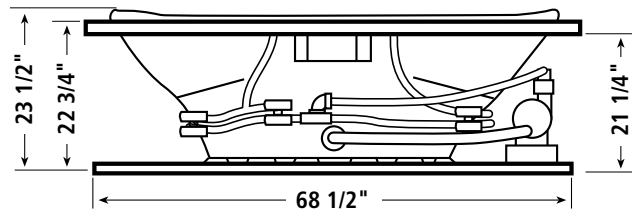

ROUGH-IN DIMENSIONS

- **DIMENSIONS:** 41 5/8" x 71 1/4" x 22 3/4"
- **MATERIAL:** Acrylic, fiberglass reinforced
- **CONSTRUCTION:** Self-contained, pre-plumbed whirlpool bath with heat-bent rigid PVC Pipe, mounted on a pre-leveled thermoformed, drip pan base
- **PUMP MOTOR:** 2 HP, Single Speed, 120V, 60Hz
- **ELECTRICAL REQUIREMENTS:** One, 120V, 20 AMP, GFCI outlet
  SimpleSelect upgrade requires two, 20 AMP, GFCI outlets
- **NUMBER OF JETS:** 6
- **AIR VOLUME CONTROLS:** Two
- **WATER CAPACITY:** 85 gal. max., 50 gal. min.
- **FLOOR LOADING:** 47 lbs./sq. ft.
- **WEIGHT:** 115 lbs.
- **SHIPPING WEIGHT:** 153 lbs.

Note: Rough-in measurements may vary + - 1/4". Pump locations are shown for clarity. STD-standard pump location. ALT1- optional alternate pump location. If a factory installed nailing flange is added to a unit, add 1/8" to each side flanged.

Listed No. 2719

Listed No. SP-1179

Listed 47E6 hydromassage bathtub

Listed S.259 hydromassage bathtub

*Certified for permanent electrical supply connection only.