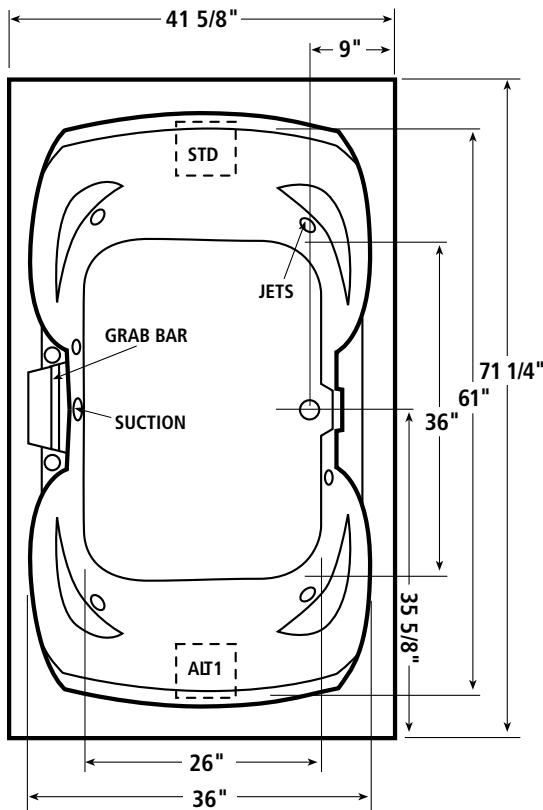

ROUGH-IN DIMENSIONS

- **DIMENSIONS:** 41 5/8" x 71 1/4" x 22 3/4"
- **MATERIAL:** Acrylic, fiberglass reinforced
- **CONSTRUCTION:** Self-contained, pre-plumbed whirlpool bath with heat-bent rigid PVC Pipe, mounted on a pre-leveled thermoformed, drip pan base
- **PUMP MOTOR:** 2 HP, Single Speed, 120V, 60Hz
- **ELECTRICAL REQUIREMENTS:** One, 120V, 20 AMP, GFCI outlet
  SimpleSelect upgrade requires two, 20 AMP, GFCI outlets
- **NUMBER OF JETS:** 6
- **AIR VOLUME CONTROLS:** Two
- **WATER CAPACITY:** 85 gal. max., 50 gal. min.
- **FLOOR LOADING:** 47 lbs./sq. ft.
- **WEIGHT:** 115 lbs.
- **SHIPPING WEIGHT:** 153 lbs.

Note: Rough-in measurements may vary + - 1/4". Pump locations are shown for clarity. STD-standard pump location. ALT1- optional alternate pump location. If a factory installed nailing flange is added to a unit, add 1/8" to each side flanged.

Listed No. 2719

Listed No. SP-1179

Listed 47E6 hydromassage bathtub

Listed S.259 hydromassage bathtub

*Certified for permanent electrical supply connection only.