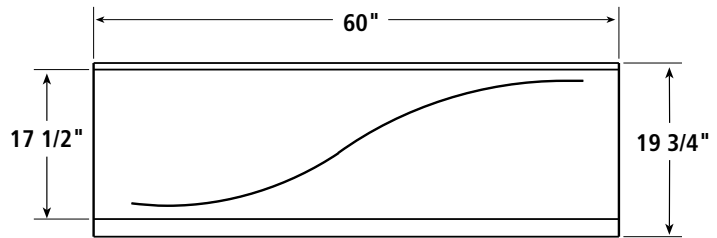

OPTIONAL REMOVABLE APRON

- **DIMENSIONS:** 42" x 60" x 21"
- **MATERIAL:** Acrylic, fiberglass reinforced
- **CONSTRUCTION:** Self-contained, pre-plumbed whirlpool bath with heat-bent rigid PVC Pipe, mounted on a pre-leveled thermoformed, drip pan base
- **PUMP MOTOR:** 2 HP, Single speed, 120V, 60Hz
- **ELECTRICAL REQUIREMENTS:** One, 120V, 20 AMP, GFCI outlet
  SimpleSelect upgrade requires two, 20 AMP, GFCI outlets
- **NUMBER OF JETS:** 6
- **AIR VOLUME CONTROL:** Two
- **WATER CAPACITY:** 60 gal. max., 45 gal. min.
- **FLOOR LOADING:** 47 lbs./sq. ft.
- **WEIGHT:** 115 lbs.
- **SHIPPING WEIGHT:** 146 lbs.

Listed No. 2719

Listed No. SP-1179

Listed 47E6 hydromassage bathtub

Listed S.259 hydromassage bathtub

*Certified for permanent electrical supply connection only.