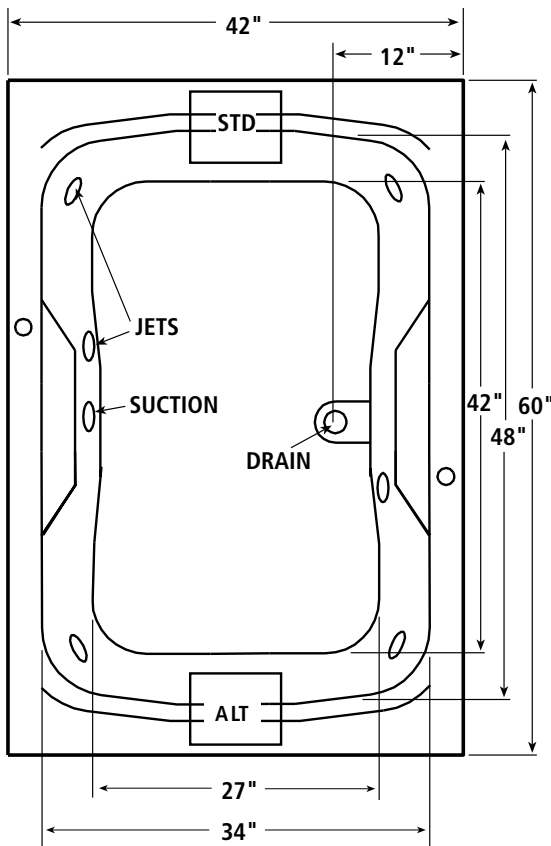

ROUGH-IN DIMENSIONS

Note: Rough-in measurements may vary + - 1/4". Pump locations are shown for clarity. STD-standard pump location. ALT1- optional alternate pump location. If a factory installed nailing flange is added to a unit, add 1/8" to each side flanged.