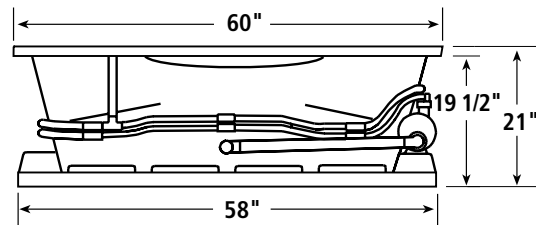

OPTIONAL REMOVABLE APRON

- **DIMENSIONS:** 42" x 60" x 21"
- **MATERIAL:** Acrylic, fiberglass reinforced
- **CONSTRUCTION:** Self-contained, pre-plumbed whirlpool bath with heat-bent rigid PVC Pipe, mounted on a pre-leveled thermoformed, drip pan base
- **PUMP MOTOR:** 2 HP, Single speed, 120V, 60Hz
- **ELECTRICAL REQUIREMENTS:** One, 120V, 20 AMP, GFCI outlet
  SimpleSelect upgrade requires two, 20 AMP, GFCI outlets
- **NUMBER OF JETS:** 6
- **AIR VOLUME CONTROL:** Two
- **WATER CAPACITY:** 60 gal. max., 45 gal. min.
- **FLOOR LOADING:** 47 lbs./sq. ft.
- **WEIGHT:** 115 lbs.
- **SHIPPING WEIGHT:** 146 lbs.

Listed No. 2719

Listed No. SP-1179

Listed 47E6 hydromassage bathtub

Listed S.259 hydromassage bathtub

*Certified for permanent electrical supply connection only.