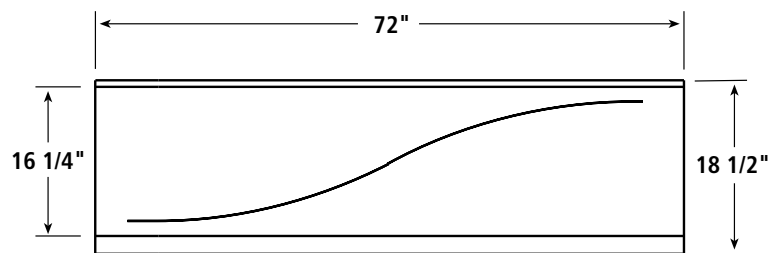

ROUGH-IN DIMENSIONS

- **DIMENSIONS:** 42" x 72" x 20 1/4"
- **MATERIAL:** Acrylic, fiberglass reinforced
- **CONSTRUCTION:** Self-contained, pre-plumbed whirlpool bath with heat-bent rigid PVC Pipe, mounted on a pre-leveled thermoformed, drip pan base
- **PUMP MOTOR:** 2 HP, Single speed, 120V, 60Hz
- **ELECTRICAL REQUIREMENTS:** One, 120V, 20 AMP, GFCI outlet
  SimpleSelect upgrade requires two, 20 AMP, GFCI outlets
- **NUMBER OF JETS:** 6
- **AIR VOLUME CONTROLS:** Two
- **WATER CAPACITY:** 55 gal. max., 42 gal. min.
- **FLOOR LOADING:** 47 lbs./sq. ft.
- **WEIGHT:** 110 lbs.
- **SHIPPING WEIGHT:** 138 lbs.

Note: Rough-in measurements may vary + - 1/4".
Pump locations are shown for clarity. STD-standard pump location. ALT1 and ALT2 - optional alternate pump locations. If a factory installed nailing flange is added to a unit, add 1/8" to each side flanged.

Listed No. 2719

Listed No. SP-1179

Listed 47E6 hydromassage bathtub

Listed S.259 hydromassage bathtub