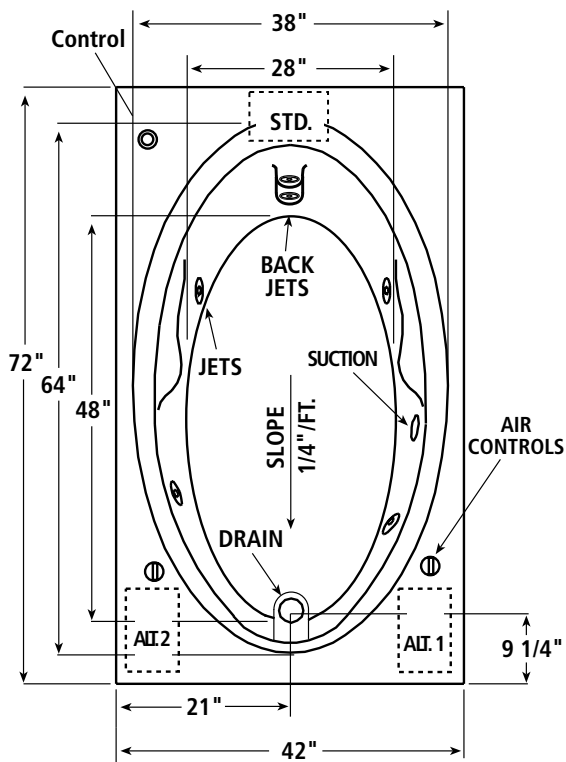

ROUGH-IN DIMENSIONS

- **DIMENSIONS:** 42" x 72" x 20 1/4"
- **MATERIAL:** Acrylic, fiberglass reinforced
- **CONSTRUCTION:** Self-contained, pre-plumbed whirlpool bath with heat-bent rigid PVC Pipe, mounted on a pre-leveled thermoformed, drip pan base
- **PUMP MOTOR:** 2 HP, Single speed, 120V, 60Hz
- **ELECTRICAL REQUIREMENTS:** One, 120V, 20 AMP, GFCI outlet
  SimpleSelect upgrade requires two, 20 AMP, GFCI outlets
- **NUMBER OF JETS:** 6
- **AIR VOLUME CONTROLS:** Two
- **WATER CAPACITY:** 55 gal. max., 42 gal. min.
- **FLOOR LOADING:** 47 lbs./sq. ft.
- **WEIGHT:** 110 lbs.
- **SHIPPING WEIGHT:** 138 lbs.

Note: Rough-in measurements may vary + - 1/4".
Pump locations are shown for clarity. STD-standard pump location. ALT1 and ALT2 - optional alternate pump locations. If a factory installed nailing flange is added to a unit, add 1/8" to each side flanged.

Listed No. 2719

Listed No. SP-1179

Listed 47E6 hydromassage bathtub

Listed S.259 hydromassage bathtub