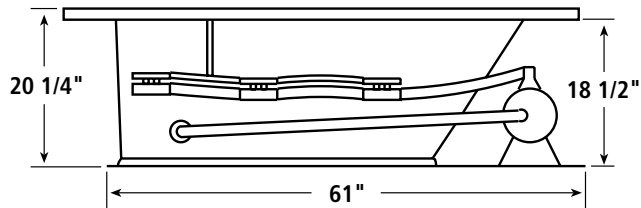

ROUGH-IN DIMENSIONS

- **DIMENSIONS:** 42" x 72" x 20 1/4"
- **MATERIAL:** Acrylic, fiberglass reinforced
- **CONSTRUCTION:** Self-contained, pre-plumbed whirlpool bath with heat-bent rigid PVC Pipe, mounted on a pre-leveled thermoformed, drip pan base
- **PUMP MOTOR:** 2 HP, Single speed, 120V, 60Hz
- **ELECTRICAL REQUIREMENTS:** One, 120V, 20 AMP, GFCI outlet
  SimpleSelect upgrade requires two, 20 AMP, GFCI outlets
- **NUMBER OF JETS:** 6
- **AIR VOLUME CONTROLS:** Two
- **WATER CAPACITY:** 55 gal. max., 42 gal. min.
- **FLOOR LOADING:** 47 lbs./sq. ft.
- **WEIGHT:** 110 lbs.
- **SHIPPING WEIGHT:** 138 lbs.

Note: Rough-in measurements may vary + - 1/4".
Pump locations are shown for clarity. STD-standard pump location. ALT1 and ALT2 - optional alternate pump locations. If a factory installed nailing flange is added to a unit, add 1/8" to each side flanged.

Listed No. 2719

Listed No. SP-1179

Listed 47E6 hydromassage bathtub

Listed S.259 hydromassage bathtub