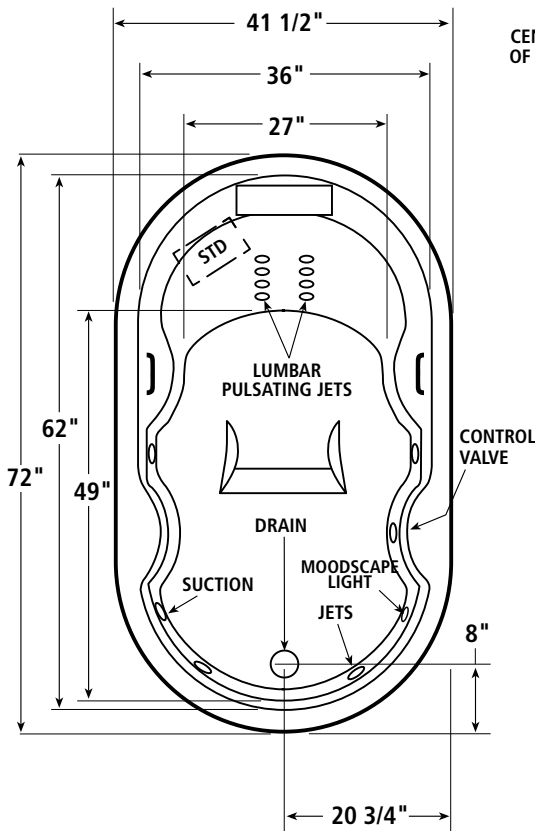

ROUGH-IN DIMENSIONS

CENTERLINE OF OVERFLOW