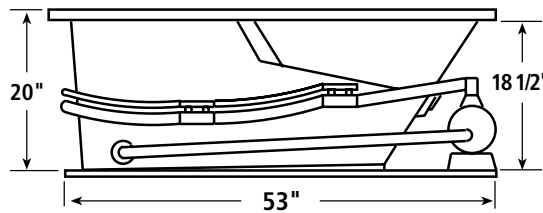

ROUGH-IN DIMENSIONS

DIMENSIONS: 36" x 60" x 20"

MATERIAL: Acrylic, fiberglass reinforced

CONSTRUCTION: Self-contained, pre-plumbed whirlpool bath with heat-bent rigid PVC Pipe, mounted on a pre-leveled thermoformed, drip pan base

PUMP MOTOR: 2 HP, Single speed, 120V, 60Hz

ELECTRICAL REQUIREMENTS:

One, 120V, 20 AMP, GFCI outlet

SimpleSelect upgrade requires two, 20 AMP, GFCI outlets

NUMBER OF JETS: 6

AIR VOLUME CONTROL: Two

WATER CAPACITY: 48 gal. max., 28 gal. min.

FLOOR LOADING: 47 lbs./sq. ft.

WEIGHT: 90 lbs.

SHIPPING WEIGHT: 126 lbs.

Note: Rough-in measurements may vary + - 1/4". If a factory installed nailing flange is added to a unit, add 1/8" to each side flanged.

Listed No. 2719

Listed No. SP-1179

Listed 47E6 hydromassage bathtub

Listed S.259 hydromassage bathtub