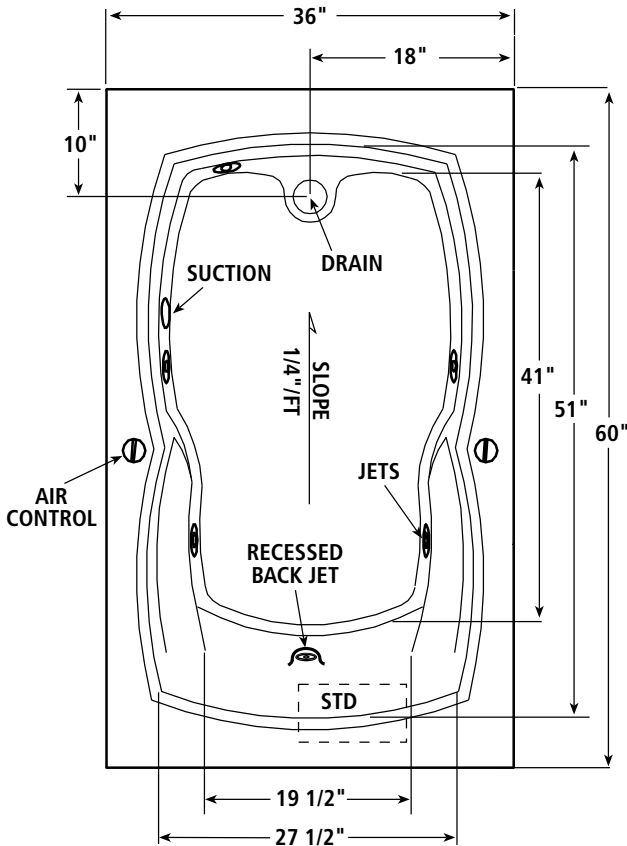

ROUGH-IN DIMENSIONS

DIMENSIONS: 36" x 60" x 20"

MATERIAL: Acrylic, fiberglass reinforced

CONSTRUCTION: Self-contained, pre-plumbed whirlpool bath with heat-bent rigid PVC Pipe, mounted on a pre-leveled thermoformed, drip pan base

PUMP MOTOR: 2 HP, Single speed, 120V, 60Hz

ELECTRICAL REQUIREMENTS:

One, 120V, 20 AMP, GFCI outlet

SimpleSelect upgrade requires two, 20 AMP, GFCI outlets

NUMBER OF JETS: 6

AIR VOLUME CONTROL: Two

WATER CAPACITY: 48 gal. max., 28 gal. min.

FLOOR LOADING: 47 lbs./sq. ft.

WEIGHT: 90 lbs.

SHIPPING WEIGHT: 126 lbs.

Note: Rough-in measurements may vary + - 1/4". If a factory installed nailing flange is added to a unit, add 1/8" to each side flanged.

Listed No. 2719

Listed No. SP-1179

Listed 47E6 hydromassage bathtub

Listed S.259 hydromassage bathtub