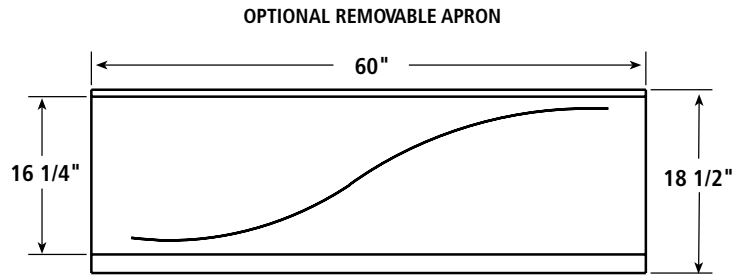

ROUGH-IN DIMENSIONS

DIMENSIONS: 36" x 60" x 20"

MATERIAL: Acrylic, fiberglass reinforced

CONSTRUCTION: Self-contained, pre-plumbed whirlpool bath with heat-bent rigid PVC Pipe, mounted on a pre-leveled thermoformed, drip pan base

PUMP MOTOR: 2 HP, Single speed, 120V, 60Hz

ELECTRICAL REQUIREMENTS:

One, 120V, 20 AMP, GFCI outlet

SimpleSelect upgrade requires two, 20 AMP, GFCI outlets

NUMBER OF JETS: 6

AIR VOLUME CONTROL: Two

WATER CAPACITY: 48 gal. max., 28 gal. min.

FLOOR LOADING: 47 lbs./sq. ft.

WEIGHT: 90 lbs.

SHIPPING WEIGHT: 126 lbs.

Note: Rough-in measurements may vary + - 1/4". If a factory installed nailing flange is added to a unit, add 1/8" to each side flanged.

Listed No. 2719

Listed No. SP-1179

Listed 47E6 hydromassage bathtub

Listed S.259 hydromassage bathtub