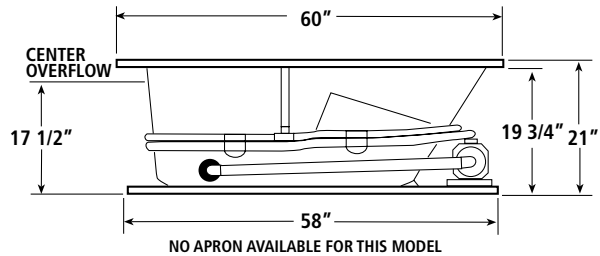

INSTALLER NOTE: Due to the freeform shape of the tub shell, it is recommended that the tub be on the job before making the final cut-out for drop-in installation.

DIMENSIONS: 42" x 60" x 21"

MATERIAL: Acrylic, fiberglass reinforced

CONSTRUCTION: Self-contained, pre-plumbed whirlpool bath with heat-bent rigid PVC Pipe, mounted on a pre-leveled thermoformed, drip pan base

PUMP MOTOR: 2 HP, Single speed, 120V, 60Hz

ELECTRICAL REQUIREMENTS: One, 120V, 20 AMP, GFCI outlet
SimpleSelect upgrade requires two, 20 AMP, GFCI outlets

NUMBER OF JETS: 11

AIR VOLUME CONTROLS: Two

WATER CAPACITY: 70 gal. max., 40 gal. min.

FLOOR LOADING: 47 lbs./sq. ft.

WEIGHT: 110 lbs.

SHIPPING WEIGHT: 148 lbs.

Listed No. 2719

Listed No. SP-1179

Listed 47E6
hydromassage
bathtub

Listed S.259
hydromassage
bathtub

Mansfield Plumbing Products LLC • Sales Services Toll Free 800-999-1459 • Fax 903-657-3450
Website: www.mansfieldplumbing.com • Email: custserv@mansfieldplumbing.com