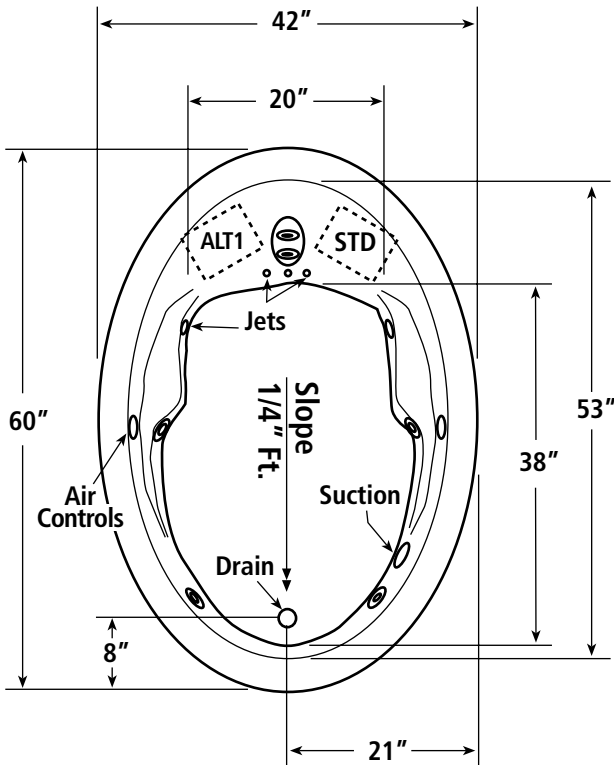

ROUGH-IN DIMENSIONS

Note: Rough-in measurements may vary + - 1/4".
Optional pump locations. Shown for clarity. STD-standard pump location. ALT1-alternate pump location. Specify one location when ordering. Nailing flange not available on this unit.