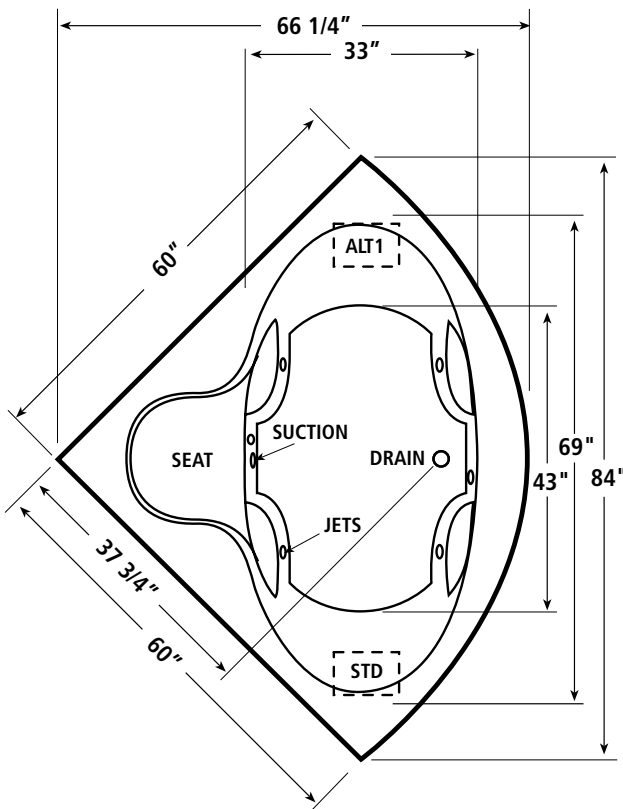

ROUGH-IN DIMENSIONS

Note: Rough-in measurements may vary + - 1/4".
Pump locations are shown for clarity. STD-standard pump location. ALT1- optional alternate pump location. If a factory installed nailing flange is added to a unit, add 1/8" to each side flanged.