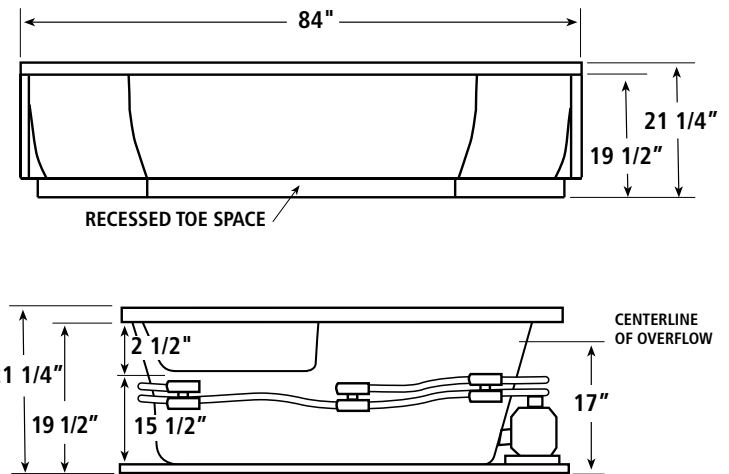

OPTIONAL REMOVABLE APRON

- **DIMENSIONS:** 60" x 60" x 21 1/4"
- **MATERIAL:** Acrylic, fiberglass reinforced
- **CONSTRUCTION:** Self-contained, pre-plumbed whirlpool bath with heat-bent rigid PVC Pipe, mounted on a pre-leveled thermoformed, drip pan base
- **PUMP MOTOR:** 2 HP, Single speed, 120V, 60Hz
- **ELECTRICAL REQUIREMENTS:** One, 120V, 20 AMP, GFCI outlet
  SimpleSelect upgrade requires two, 20 AMP, GFCI outlets
- **NUMBER OF JETS:** 6
- **AIR VOLUME CONTROLS:** Two
- **WATER CAPACITY:** 75 gal. max., 45 gal. min.
- **FLOOR LOADING:** 47 lbs./sq. ft.
- **WEIGHT:** 125 lbs.
- **SHIPPING WEIGHT:** 160 lbs.

Listed No. 2719

Listed No. 5P-1179

Listed 47E6 hydromassage bathtub

Listed S.259 hydromassage bathtub