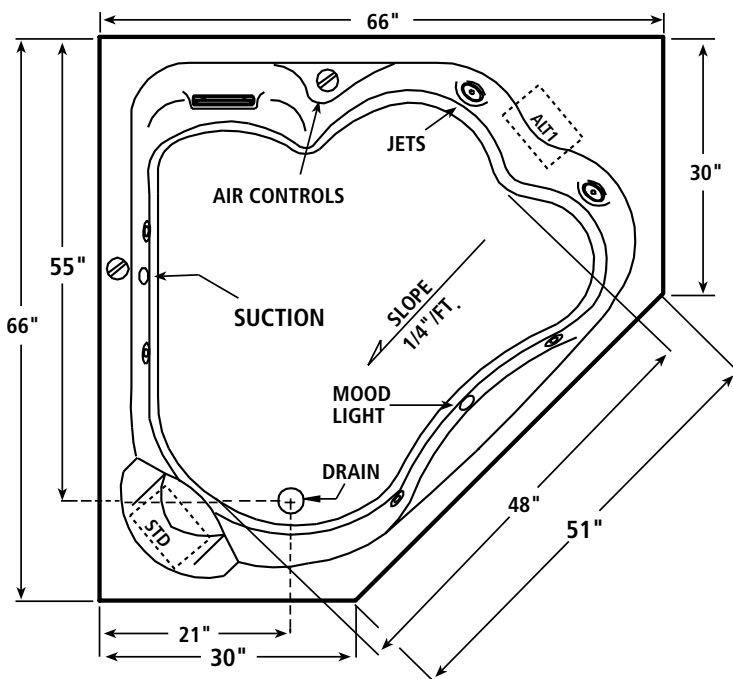

ROUGH-IN DIMENSIONS

- **DIMENSIONS:** 66" x 66" x 21-1/4"
- **MATERIAL:** Acrylic, fiberglass reinforced
- **CONSTRUCTION:** Self-contained, pre-plumbed whirlpool bath with heat-bent rigid PVC Pipe, mounted on a pre-leveled thermoformed, drip pan base
- **PUMP MOTOR:** 2 HP, Ten speed, 120V, 60Hz
- **ELECTRICAL REQUIREMENTS:** Two separate 120V, 20 AMP, GFCI outlets
- **NUMBER OF JETS:** 7
- **AIR VOLUME CONTROLS:** Two
- **WATER CAPACITY:** 100 gal. max., 75 gal. min.
- **FLOOR LOADING:** 47 lbs./sq. ft.
- **WEIGHT:** 145 lbs.
- **SHIPPING WEIGHT:** 245 lbs.

Note: Rough-in measurements may vary + - 1/4".
Pump locations are shown for clarity. STD-standard pump location. ALT1- optional alternate pump location. If a factory installed nailing flange is added to a unit, add 1/8" to each side flanged.

Listed No. 2719

Listed No. 5P-1179

Listed 47E6
hydromassage
bathtub

Listed 5.259
hydromassage
bathtub