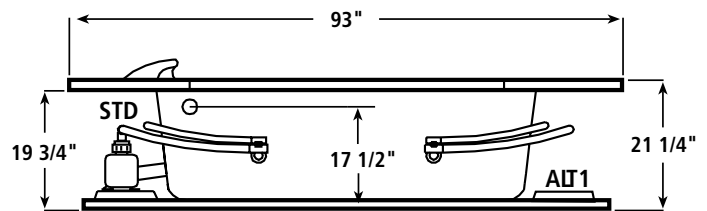

ROUGH-IN DIMENSIONS

- **DIMENSIONS:** 66" x 66" x 21-1/4"
- **MATERIAL:** Acrylic, fiberglass reinforced
- **CONSTRUCTION:** Self-contained, pre-plumbed whirlpool bath with heat-bent rigid PVC Pipe, mounted on a pre-leveled thermoformed, drip pan base
- **PUMP MOTOR:** 2 HP, Ten speed, 120V, 60Hz
- **ELECTRICAL REQUIREMENTS:** Two separate 120V, 20 AMP, GFCI outlets
- **NUMBER OF JETS:** 7
- **AIR VOLUME CONTROLS:** Two
- **WATER CAPACITY:** 100 gal. max., 75 gal. min.
- **FLOOR LOADING:** 47 lbs./sq. ft.
- **WEIGHT:** 145 lbs.
- **SHIPPING WEIGHT:** 245 lbs.

Note: Rough-in measurements may vary + - 1/4".
Pump locations are shown for clarity. STD-standard pump location. ALT1- optional alternate pump location. If a factory installed nailing flange is added to a unit, add 1/8" to each side flanged.

Listed No. 2719

Listed No. 5P-1179

Listed 47E6
hydromassage
bathtub

Listed 5.259
hydromassage
bathtub