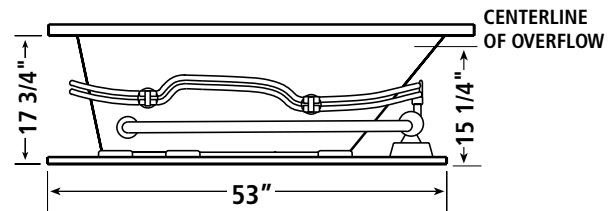

OPTIONAL REMOVABLE APRON

- **DIMENSIONS:** 32" x 59 3/4" x 19 1/4"
- **MATERIAL:** Acrylic, fiberglass reinforced
- **CONSTRUCTION:** Self-contained, pre-plumbed whirlpool bath with heat-bent rigid PVC Pipe, mounted on a pre-leveled thermoformed, drip pan base
- **PUMP MOTOR:** 2 HP, Single speed, 120V, 60Hz
- **ELECTRICAL REQUIREMENTS:** One, 120V, 20 AMP, GFCI outlet
  SimpleSelect upgrade requires two, 20 AMP, GFCI outlets
- **NUMBER OF JETS:** 6
- **AIR VOLUME CONTROLS:** Two
- **WATER CAPACITY:** 45 gal. max., 28 gal. min.
- **FLOOR LOADING:** 47 lbs./sq. ft.
- **WEIGHT:** 85 lbs.
- **SHIPPING WEIGHT:** 122 lbs.

Various other state, city and local approvals.