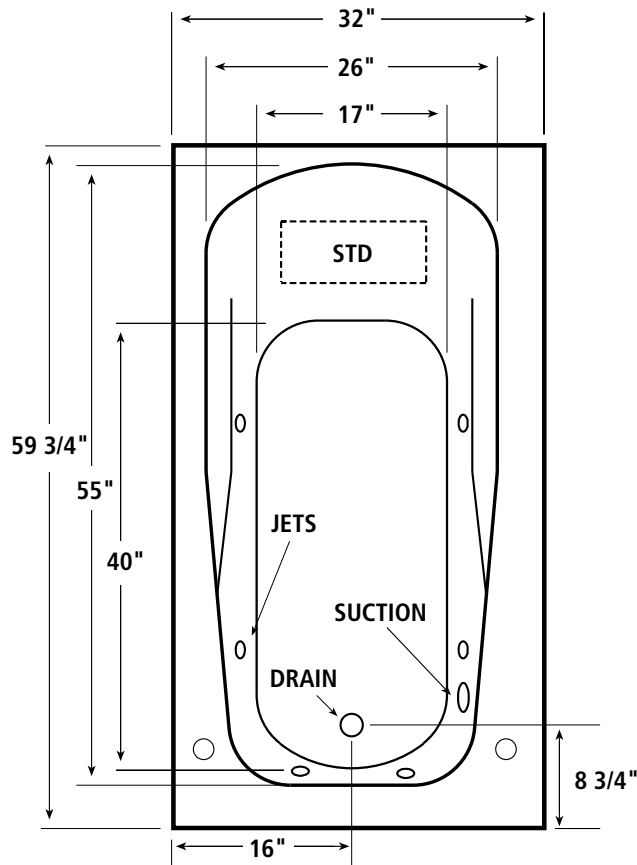

ROUGH-IN DIMENSIONS

Note: Rough-in measurements may vary $\pm 1/4"$. If a factory installed nailing flange is added to a unit, add $1/8"$ to each side flanged.