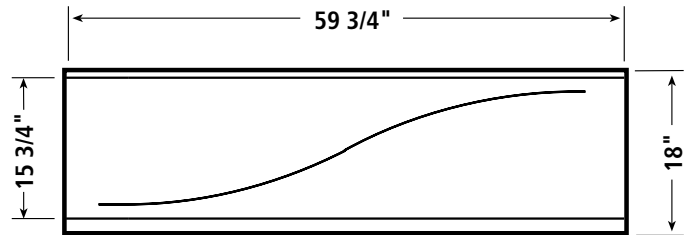

OPTIONAL REMOVABLE APRON

- **DIMENSIONS:** 32" x 59 3/4" x 19 1/4"
- **MATERIAL:** Acrylic, fiberglass reinforced
- **CONSTRUCTION:** Self-contained, pre-plumbed whirlpool bath with heat-bent rigid PVC Pipe, mounted on a pre-leveled thermoformed, drip pan base
- **PUMP MOTOR:** 2 HP, Single speed, 120V, 60Hz
- **ELECTRICAL REQUIREMENTS:** One, 120V, 20 AMP, GFCI outlet
  SimpleSelect upgrade requires two, 20 AMP, GFCI outlets
- **NUMBER OF JETS:** 6
- **AIR VOLUME CONTROLS:** Two
- **WATER CAPACITY:** 45 gal. max., 28 gal. min.
- **FLOOR LOADING:** 47 lbs./sq. ft.
- **WEIGHT:** 85 lbs.
- **SHIPPING WEIGHT:** 122 lbs.

Various other state, city and local approvals.