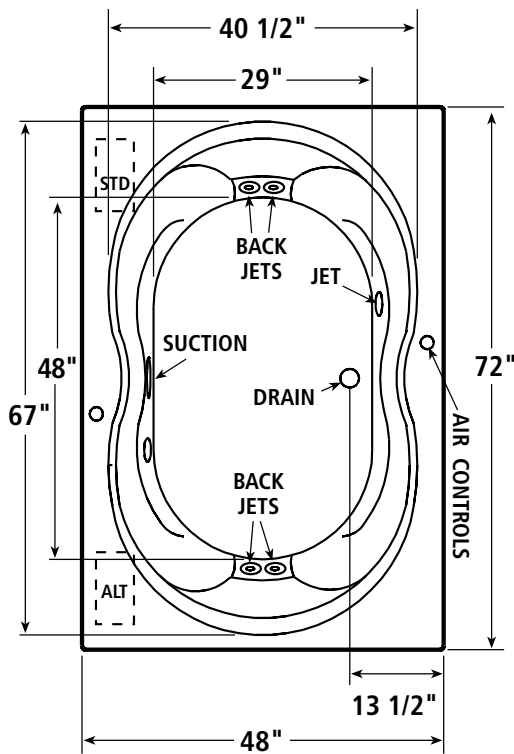

R O U G H - I N D I M E N S I O N S