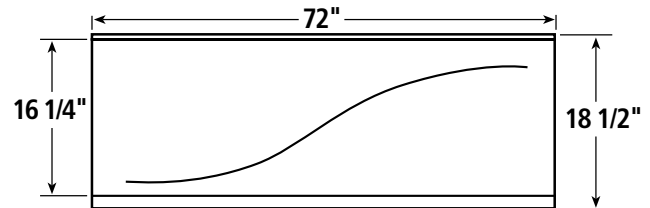

OPTIONAL REMOVABLE APRON

If a factory installed nailing flange is added to a unit, add 1/8" to each side flanged. Unit is available with optional removable apron for access to pump/motor and plumbing on whirlpool baths.