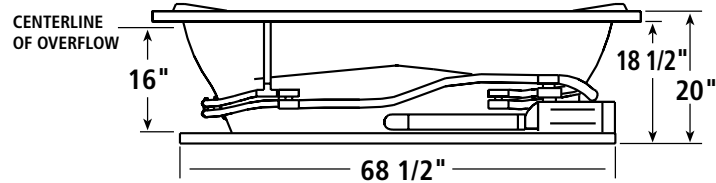

- **DIMENSIONS:** 48" x 72" x 20"
- **MATERIAL:** Acrylic, fiberglass reinforced
- **CONSTRUCTION:** Self-contained, pre-plumbed whirlpool bath with heat-bent rigid PVC Pipe, mounted on a pre-leveled thermoformed, drip pan base
- **PUMP MOTOR:** 2 HP, Ten speed, 120V, 60Hz
- **ELECTRICAL REQUIREMENTS:** Two separate, 120V, 20 AMP, GFCI outlets
- **NUMBER OF JETS:** 6
- **AIR VOLUME CONTROLS:** Two
- **WATER CAPACITY:** 80 gal. max., 45 gal. min.
- **FLOOR LOADING:** 47 lbs./sq. ft.
- **WEIGHT:** 130 lbs.
- **SHIPPING WEIGHT:** 175 lbs.

NOTE: Rough-in measurements may vary 1/4" (+/-).
Pump locations are shown for clarity. STD-standard pump location. ALT-alternate pump location. ** Electronic SimpleSelect Control located on (Std or Alt) corner of deck.

Listed No. 2719

Listed No. SP-1179

Listed 47E6 hydromassage bathtub

Listed S.259 hydromassage bathtub