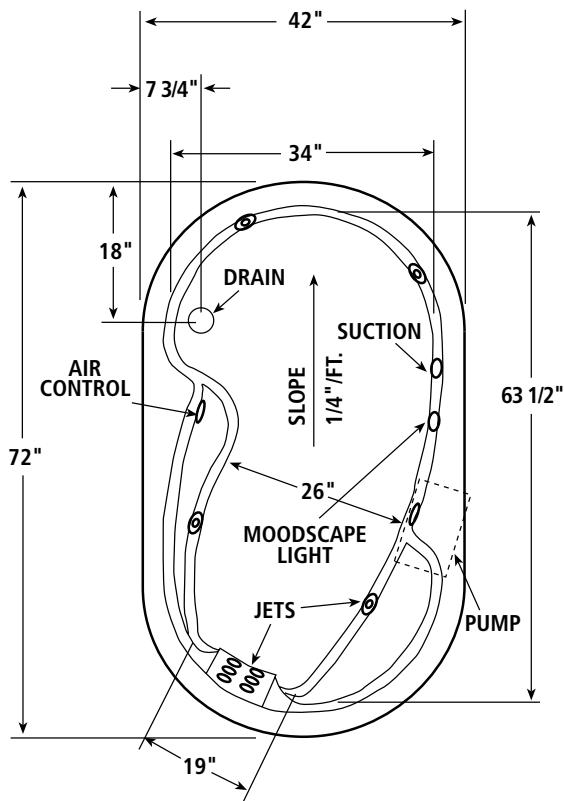

R O U G H - I N D I M E N S I O N S

INSTALLER NOTE: Due to the freeform shape of the tub shell, it is recommended that the tub be on the job before making the final cut-out for drop-in installation.

DIMENSIONS: 42" x 72" x 26"

MATERIAL: Acrylic, fiberglass reinforced

CONSTRUCTION: Self-contained, pre-plumbed whirlpool bath with heat-bent rigid PVC Pipe, mounted on a pre-leveled thermoformed, drip pan base

PUMP MOTOR: 2 HP, Ten speed, 120V, 60Hz

ELECTRICAL

REQUIREMENTS: Two separate 120V, 20 AMP, GFCI outlets

NUMBER OF JETS: 10

AIR VOLUME CONTROLS: Two

WATER CAPACITY: 110 gal. max., 95 gal. min.

FLOOR LOADING: 47 lbs./sq. ft.

WEIGHT: 135 lbs.

SHIPPING WEIGHT: 167 lbs.

Note: Rough-in measurements may vary + - 1/4".

Listed No. 2719

Listed No. SP-1179

Listed 47E6
hydromassage
bathtub

Listed S.259
hydromassage
bathtub